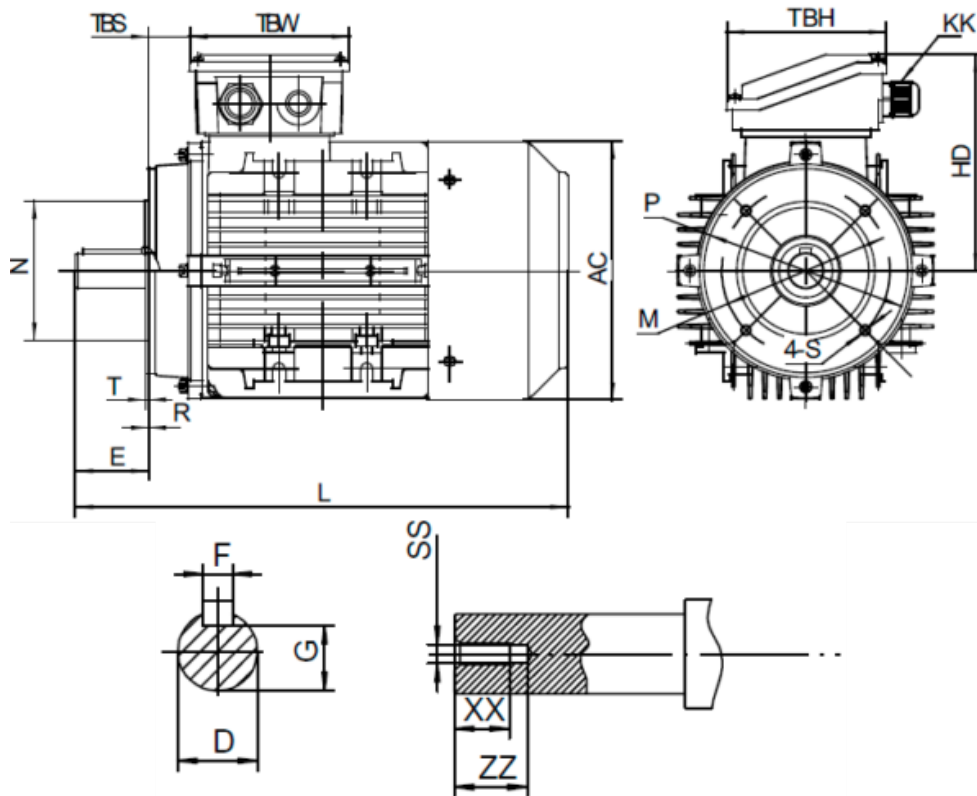

Data Sheet

Article number: 25160005541540

Description: Kleedrive T2A 801-4 0.55kw 1400 rpm UL/CSA
3x230/400V 50HZ IP55 B14 PTO

Measures

| | | |
|-----------|----------|------------|
| AA = 160 | L = 277 | TBH = 109 |
| AC = Ø157 | M = Ø100 | TBS = 26.5 |
| AD = 214 | N = Ø80 | TBW = 109 |
| D = Ø19 | P = Ø120 | XX = 16 |
| E = 40 | R = 0 | ZZ = 21 |
| F = 6 | S = M6 | |
| G = 15.5 | SS = M6 | |
| HD = 134 | T = 3 | |